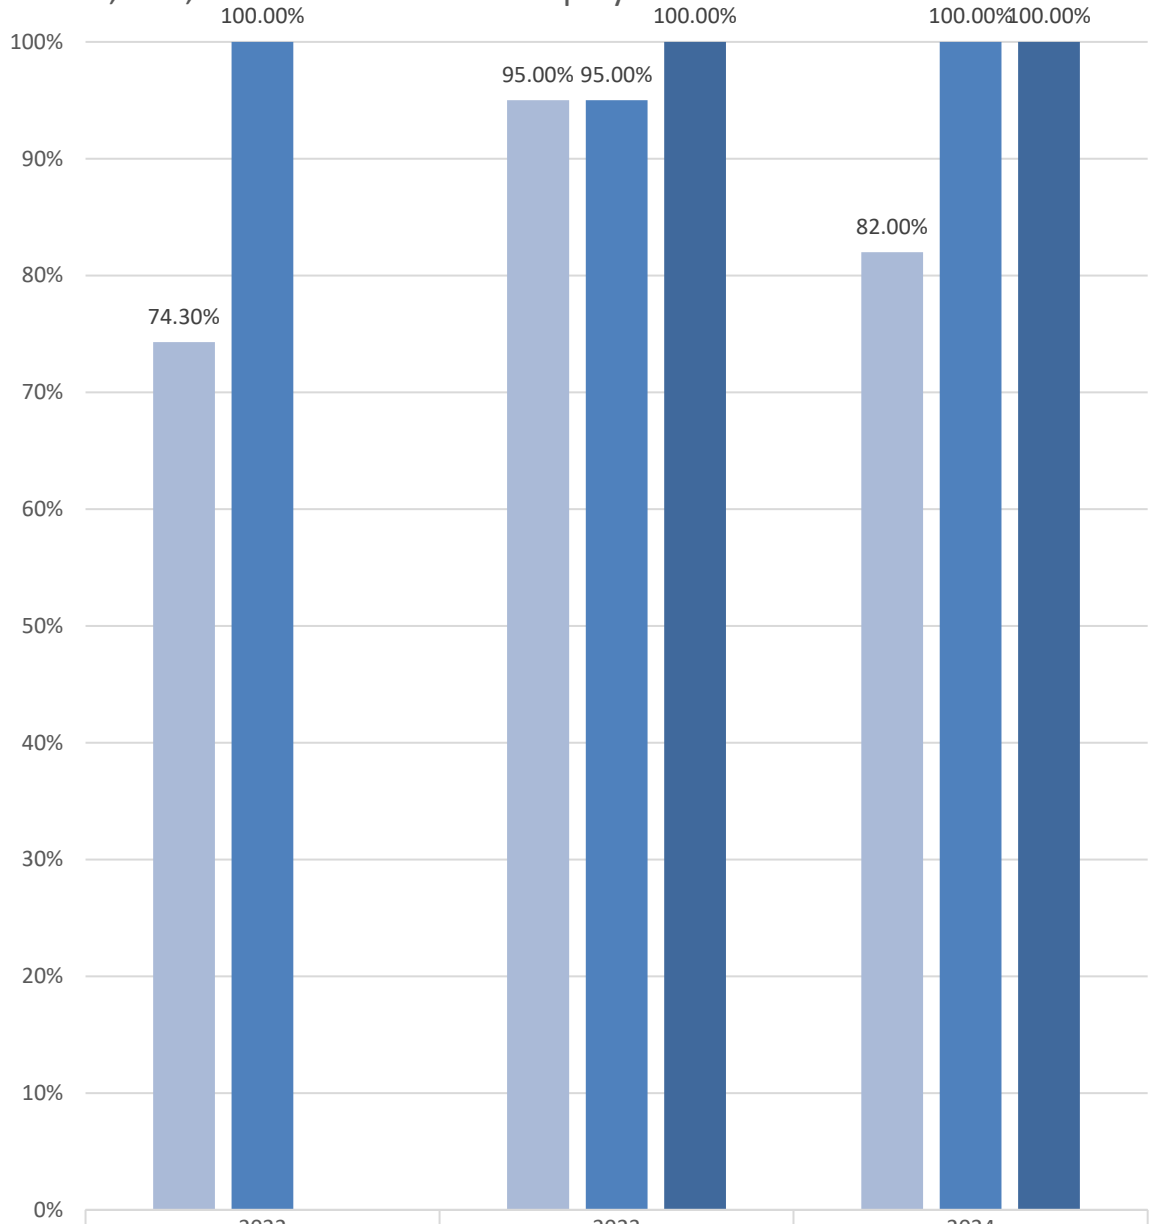

ADN, LPN, and Stand-Alone PN Employment Rates

	2022	2023	2024
LPN Employment Rate	74.30%	95.00%	82.00%
RN Employment Rate	100.00%	95.00%	100.00%
Stand-Alone LPN Employment Rate		100.00%	100.00%