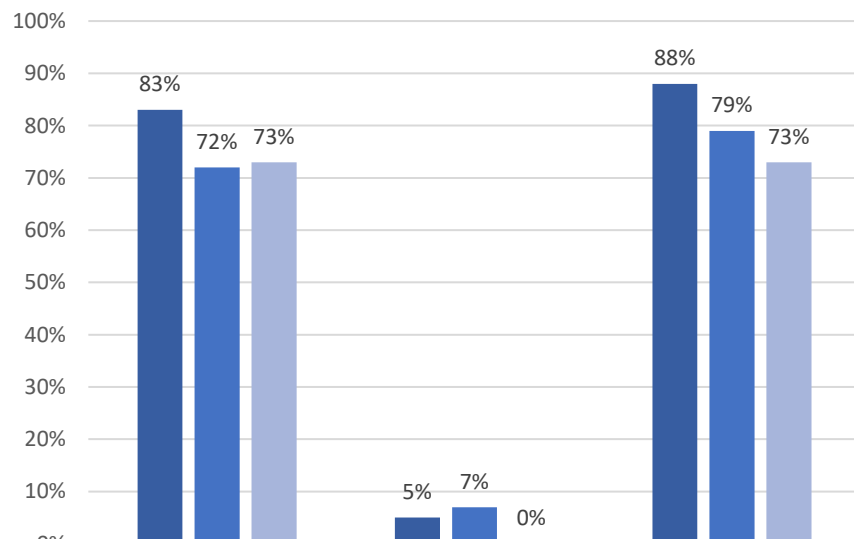

ADN Completion Rates

	ADN Completed 100% of the time	ADN Completed 150% of the Time	ADN Total Completion Rate
■ 2020	83%	5%	88%
■ 2021	72%	7%	79%
■ 2022	73%	0%	73%

PN Completion Rates

	PN Completed 100% of the time	PN Completed 150% of the time	PN Total Completion Rate
■ 2020	50%	0%	50%
■ 2021	13%	15%	29%
■ 2022	37%	0%	37%