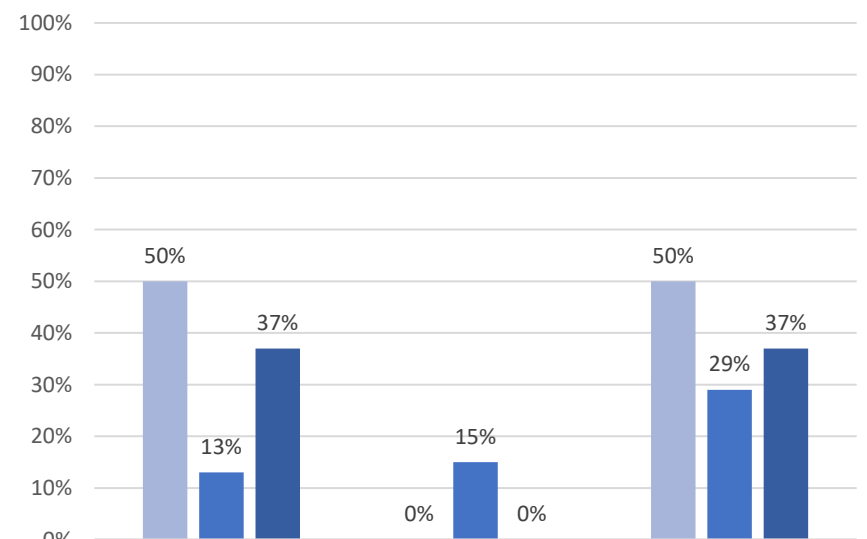

ADN Completion Rates

	ADN Completed 100% of the time	ADN Completed 150% of the Time	ADN Total Completion Rate
■ 2020	83%	5%	88%
■ 2021	72%	7%	79%
■ 2022	73%	0%	73%

PN Completion Rates

	PN Completed 100% of the time	PN Completed 150% of the time	PN Total Completion Rate
■ 2020	50%	0%	50%
■ 2021	13%	15%	29%
■ 2022	37%	0%	37%